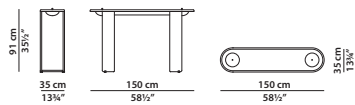

#### FINITURE DISPONIBILI/AVAILABLE FINISHES

ottone satinato  
satin-finished brass

150 x 35 h91 cm – 58½ x 13¾ h35½"

Consolle. Piedini e dettagli in ottone satinato.  
Contentori in acciaio verniciato a polvere colore  
nero opaco.  
Console. Feet and details in satin-finished brass.  
Matte black-powder varnished steel containers.