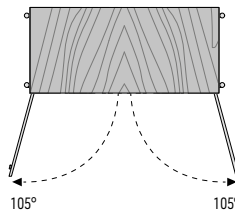

22
8 ⁵/₈
26,5
10 ¹/₂

MISURE INTERNE | INTERNAL MEASUREMENTS

N. 6 cassetti che scorrono su guide a estrazione totale con chiusura Blumotion.

Portata massima per cassetto Kg 30.

Spazio utile interno cassetti
cm 36x26 H6

N. 6 drawers that glide on fully extractable guides with Blumotion soft-close system.

Maximum load per drawer is 30 Kg.

Drawers internal dimension
cm 36x26 H6