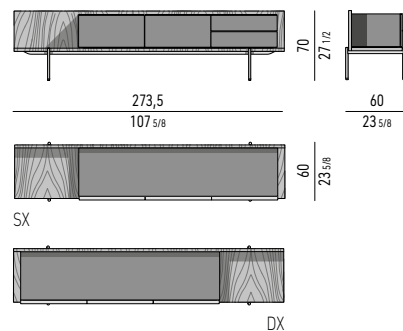

ELEMENTO CONTENITORE LACCATO LUCIDO GLOSSY LACQUERED STORAGE ELEMENT