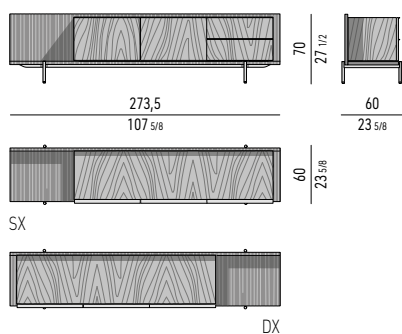

ELEMENTO CONTENITORE IN PALISSANDRO SANTOS PALISANDER SANTOS STORAGE ELEMENT