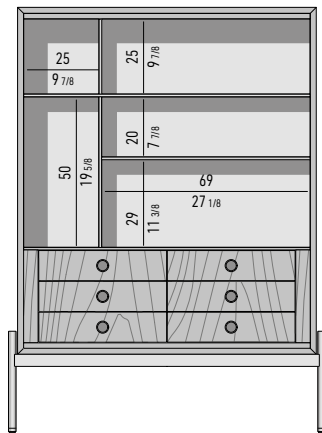

22
8 ⁵/₈
26,5
10 ¹/₂

MISURE INTERNE | INTERNAL MEASUREMENTS

N. 6 cassetti che scorrono su guide a estrazione totale con chiusura Blumotion.

Portata massima per cassetto Kg 30.

Spazio utile interno cassetti
cm 36x26 H6

N. 6 drawers that glide on fully extractable guides with Blumotion soft-close system.

Maximum load per drawer is 30 Kg.

Drawers internal dimension
cm 36x26 H6