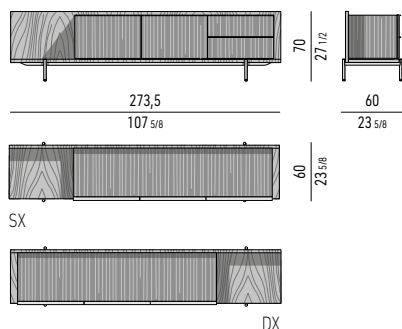

ELEMENTO CONTENITORE IN FRASSINO ASH STORAGE ELEMENT