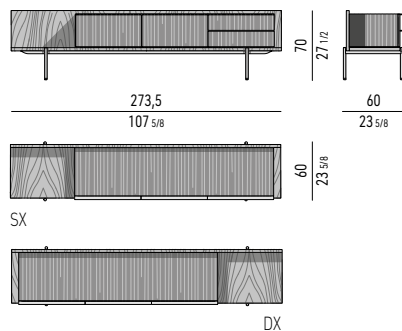

ELEMENTO CONTENITORE IN FRASSINO ASH STORAGE ELEMENT