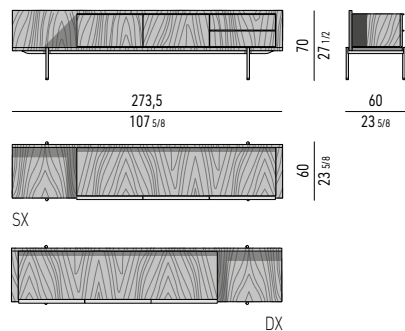

METALLO LUCIDO
POLISHED METAL

SCHIENALE INTERNO
INTERNAL BACK

SPECCHIO
MIRROR

CONTENITORE DINING HIGH | DINING HIGH SIDEBOARD _ FEET CM 32,5

STRUTTURA IN PALISSANDRO SANTOS | PALISANDER SANTOS STRUCTURE

ELEMENTO CONTENITORE IN PALISSANDRO SANTOS PALISANDER SANTOS STORAGE ELEMENT